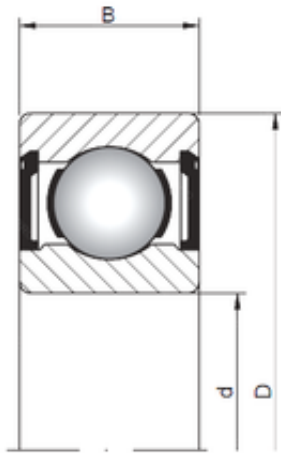

## BEARING USA CORP.

9 mm x 20 mm x 6 mm ISO 619/9 ZZ Deep ball bearings

Bearing No. 619/9 ZZ

Size	9x20x6 mm
Bore Diameter	9 mm
Outer Diameter	20 mm
Width	6 mm
d	9 mm
D	20 mm
B	6 mm
C	6 mm

619/9 ZZ Bearing 2D drawings and 3D CAD models