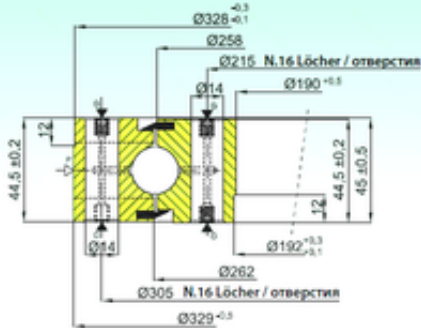

BEARING USA CORP.

ISB NB1.20.0260.200-1PPN Ball bearing

Bearing No. NB1.20.0260.200-1PPN

Size	190x329x45 mm
Bore Diameter	190 mm
Outer Diameter	329 mm
Width	45 mm
d	190 mm
D	329 mm

NB1.20.0260.200-1PPN Bearing 2D drawings and 3D CAD models