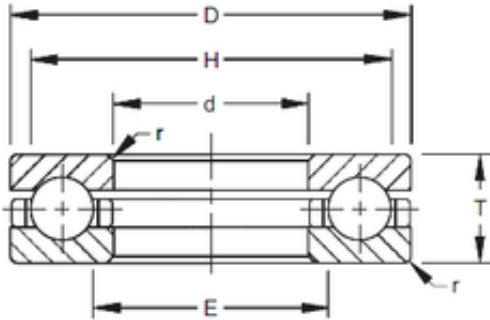

BEARING USA CORP.

Timken 55TVB245 Ball bearing

Bearing No. 55TVB245

55TVB245 Bearing 2D drawings and 3D CAD models

Size	139.7x209.55x47.625 mm
Bore Diameter	139,7 mm
Outer Diameter	209,55 mm
Width	47,625 mm
d	139,7 mm
D	209,55 mm
T	47,625 mm
r max	2,4 mm
E	157,2 mm
H	192,1 mm
Weight	5,1 Kg
Basic dynamic load rating (C)	770 kN