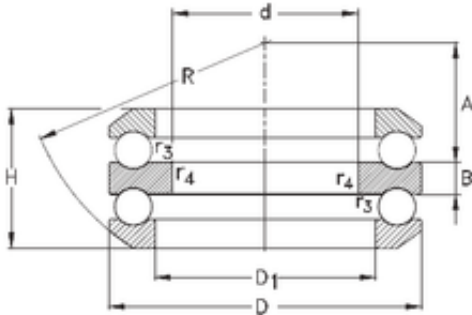

BEARING USA CORP.

65 mm x 115 mm x 10 mm NKE 54216-MP Ball bearing

Bearing No. 54216-MP

Size	65x115x51 mm
Bore Diameter	65 mm
Outer Diameter	115 mm
Width	51 mm
d	65 mm
D	115 mm
H	51 mm
r1 min.	1 mm
r2 min.	1 mm
r3 min.	1 mm
r4 min.	1 mm
A	45 mm
B	10 mm
D1	82 mm
R	90 mm
Weight	1,7 Kg
Basic dynamic load rating (C)	75 kN
Basic static load rating (C0)	190 kN

54216-MP Bearing 2D drawings and 3D CAD models