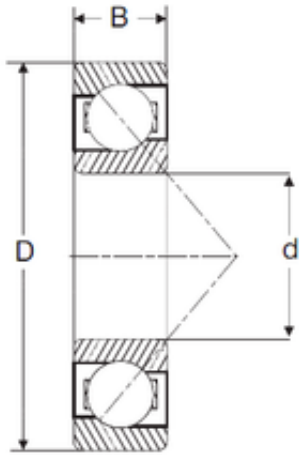

BEARING USA CORP.

130 mm x 230 mm x 40 mm SIGMA 7226-B
Angular contact ball bearing

Bearing No. 7226-B

Size	130x230x40 mm
Bore Diameter	130 mm
Outer Diameter	230 mm
Width	40 mm
d	130 mm
D	230 mm
B	40 mm
C	40 mm

7226-B Bearing 2D drawings and 3D CAD models